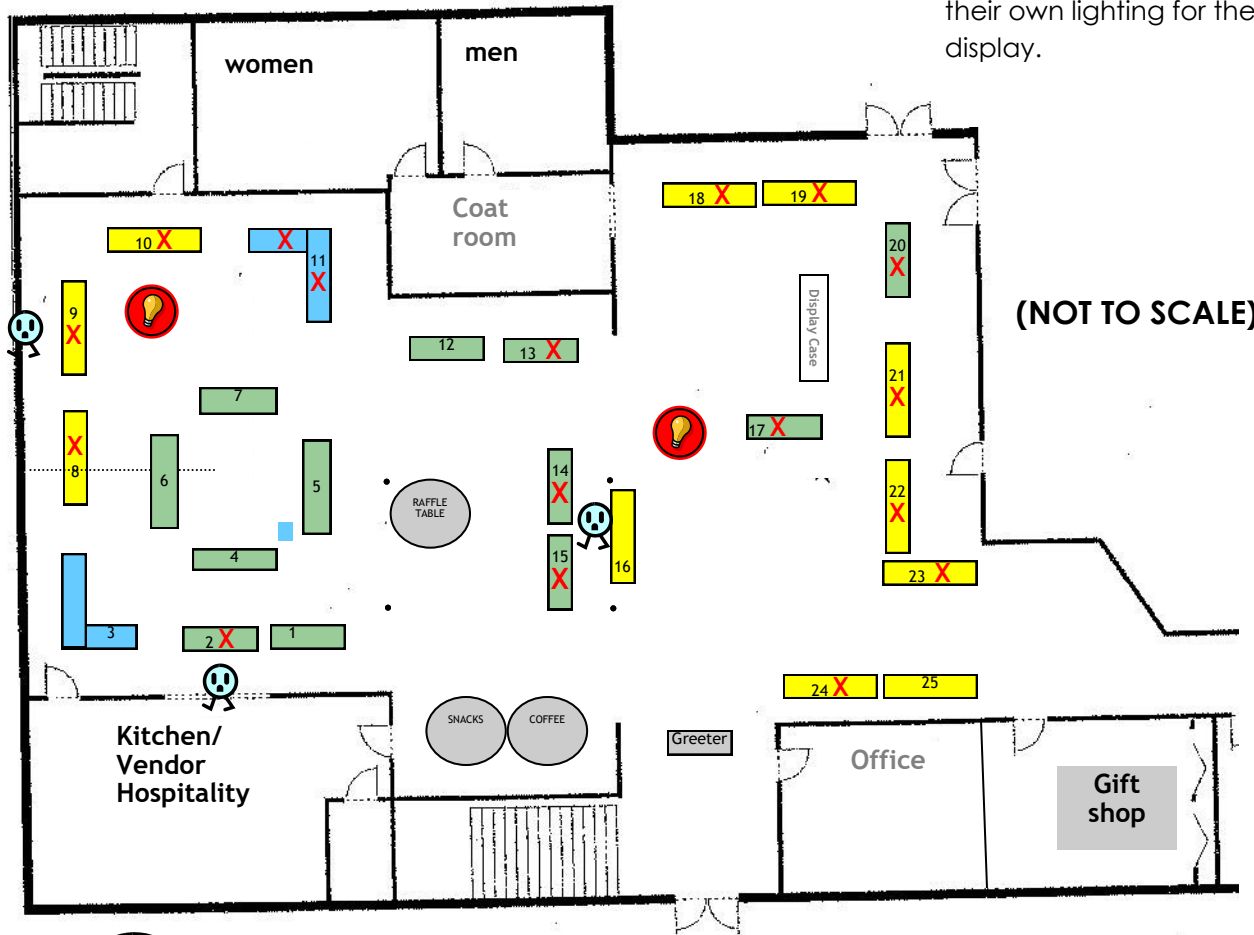

Temple Beth Shalom Chanukah Bazaar Floor Plan 2017

Areas on the layout map with this light bulb symbol indicate LOW lighting areas. Vendors in those areas are encouraged to bring their own lighting for their display.

Table Cost & Availability:

\$18.00—6' Tables 10

\$24.00—8' Tables 12

\$36.00—Corner tables with total of 12 linear feet 3

**Two folding chairs will be provided for each table.

Please bring your own table covering.

X - Tables marked with a red "x" are taken

1. .
2. Karma's Creations
3. .
4. .
5. .
6. .
7. .
8. Gearhart Knitting
9. Trippy Little Earrings
10. Peacocks Corner
11. Beadornment
12. .
13. Eileen's Birdhouses
14. Dreamscape Studios
15. Dreamscape Studios
16. .
17. Rebecca's Recycled Ritters
18. Funky Flowers by Flory
19. Magic Harmony
20. Chair Massage by Chris
21. Sefinot MiRivka Sari
22. Sefinot MiRivka Sari
23. Sefinot MiRivka Sari
24. Handcrafted 4 You
25. .

Electrical outlets illustrated on the map to the left with this symbol. You may access outlets at the tables closest to the outlets. If you will need electricity, you must provide your own grounded extension cord. All cords must be stowed behind or under your table.