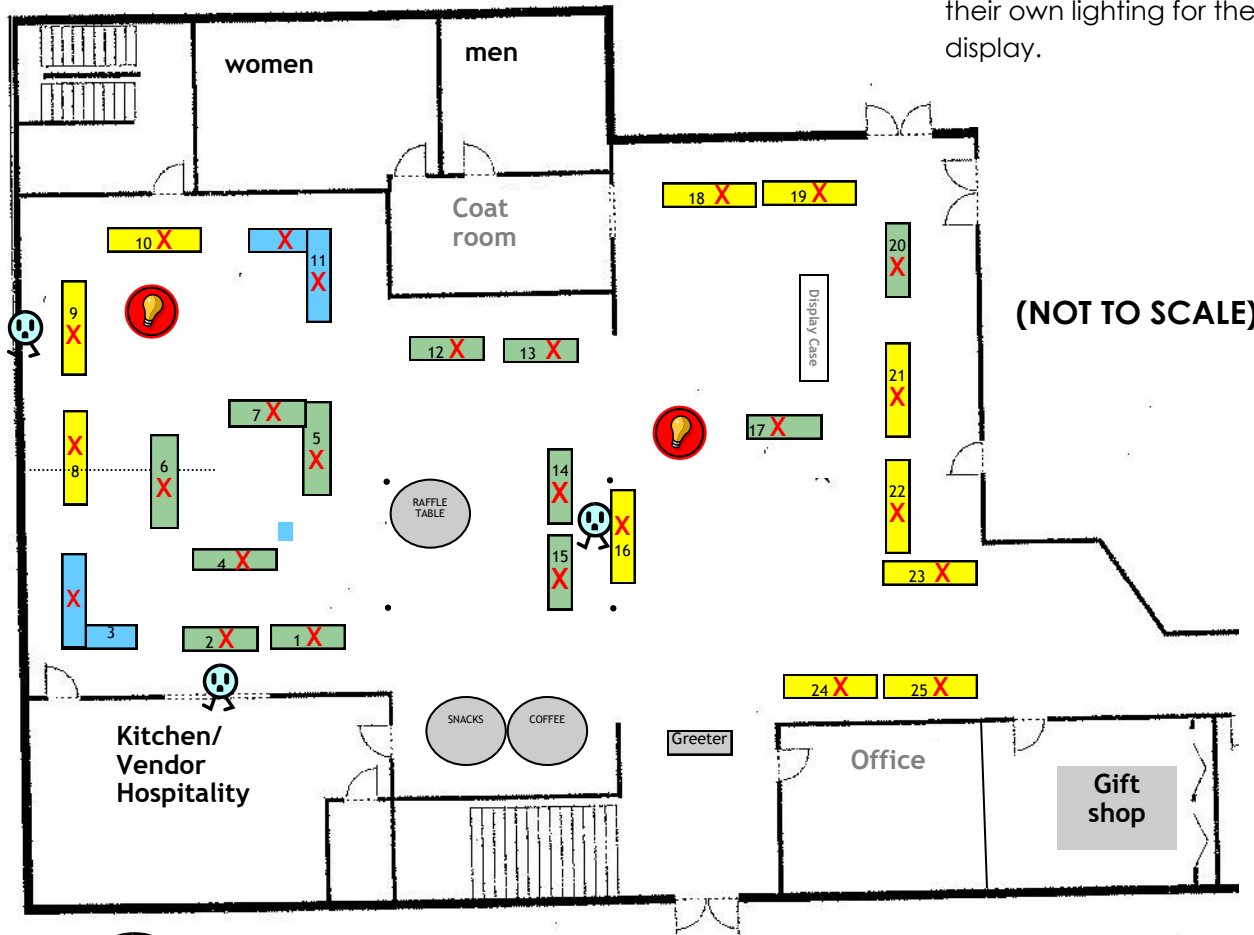

Temple Beth Sholom
Chanukah Bazaar Floor Plan 2017

SOLD OUT!

Areas on the layout map with this light bulb symbol indicate LOW lighting areas. Vendors in those areas are encouraged to bring their own lighting for their display.

(NOT TO SCALE)

Table Cost & Availability:

\$18.00—6' Tables 10

\$24.00—8' Tables 12

\$36.00—Corner tables with total of 12 linear feet 3

**Two folding chairs will be provided for each table.

Please bring your own table covering.

Electrical outlets illustrated on the map to the left with this symbol. You may access outlets at the tables closest to the outlets. If you will need electricity, you must provide your own grounded extension cord. All cords must be stowed behind or under your table.